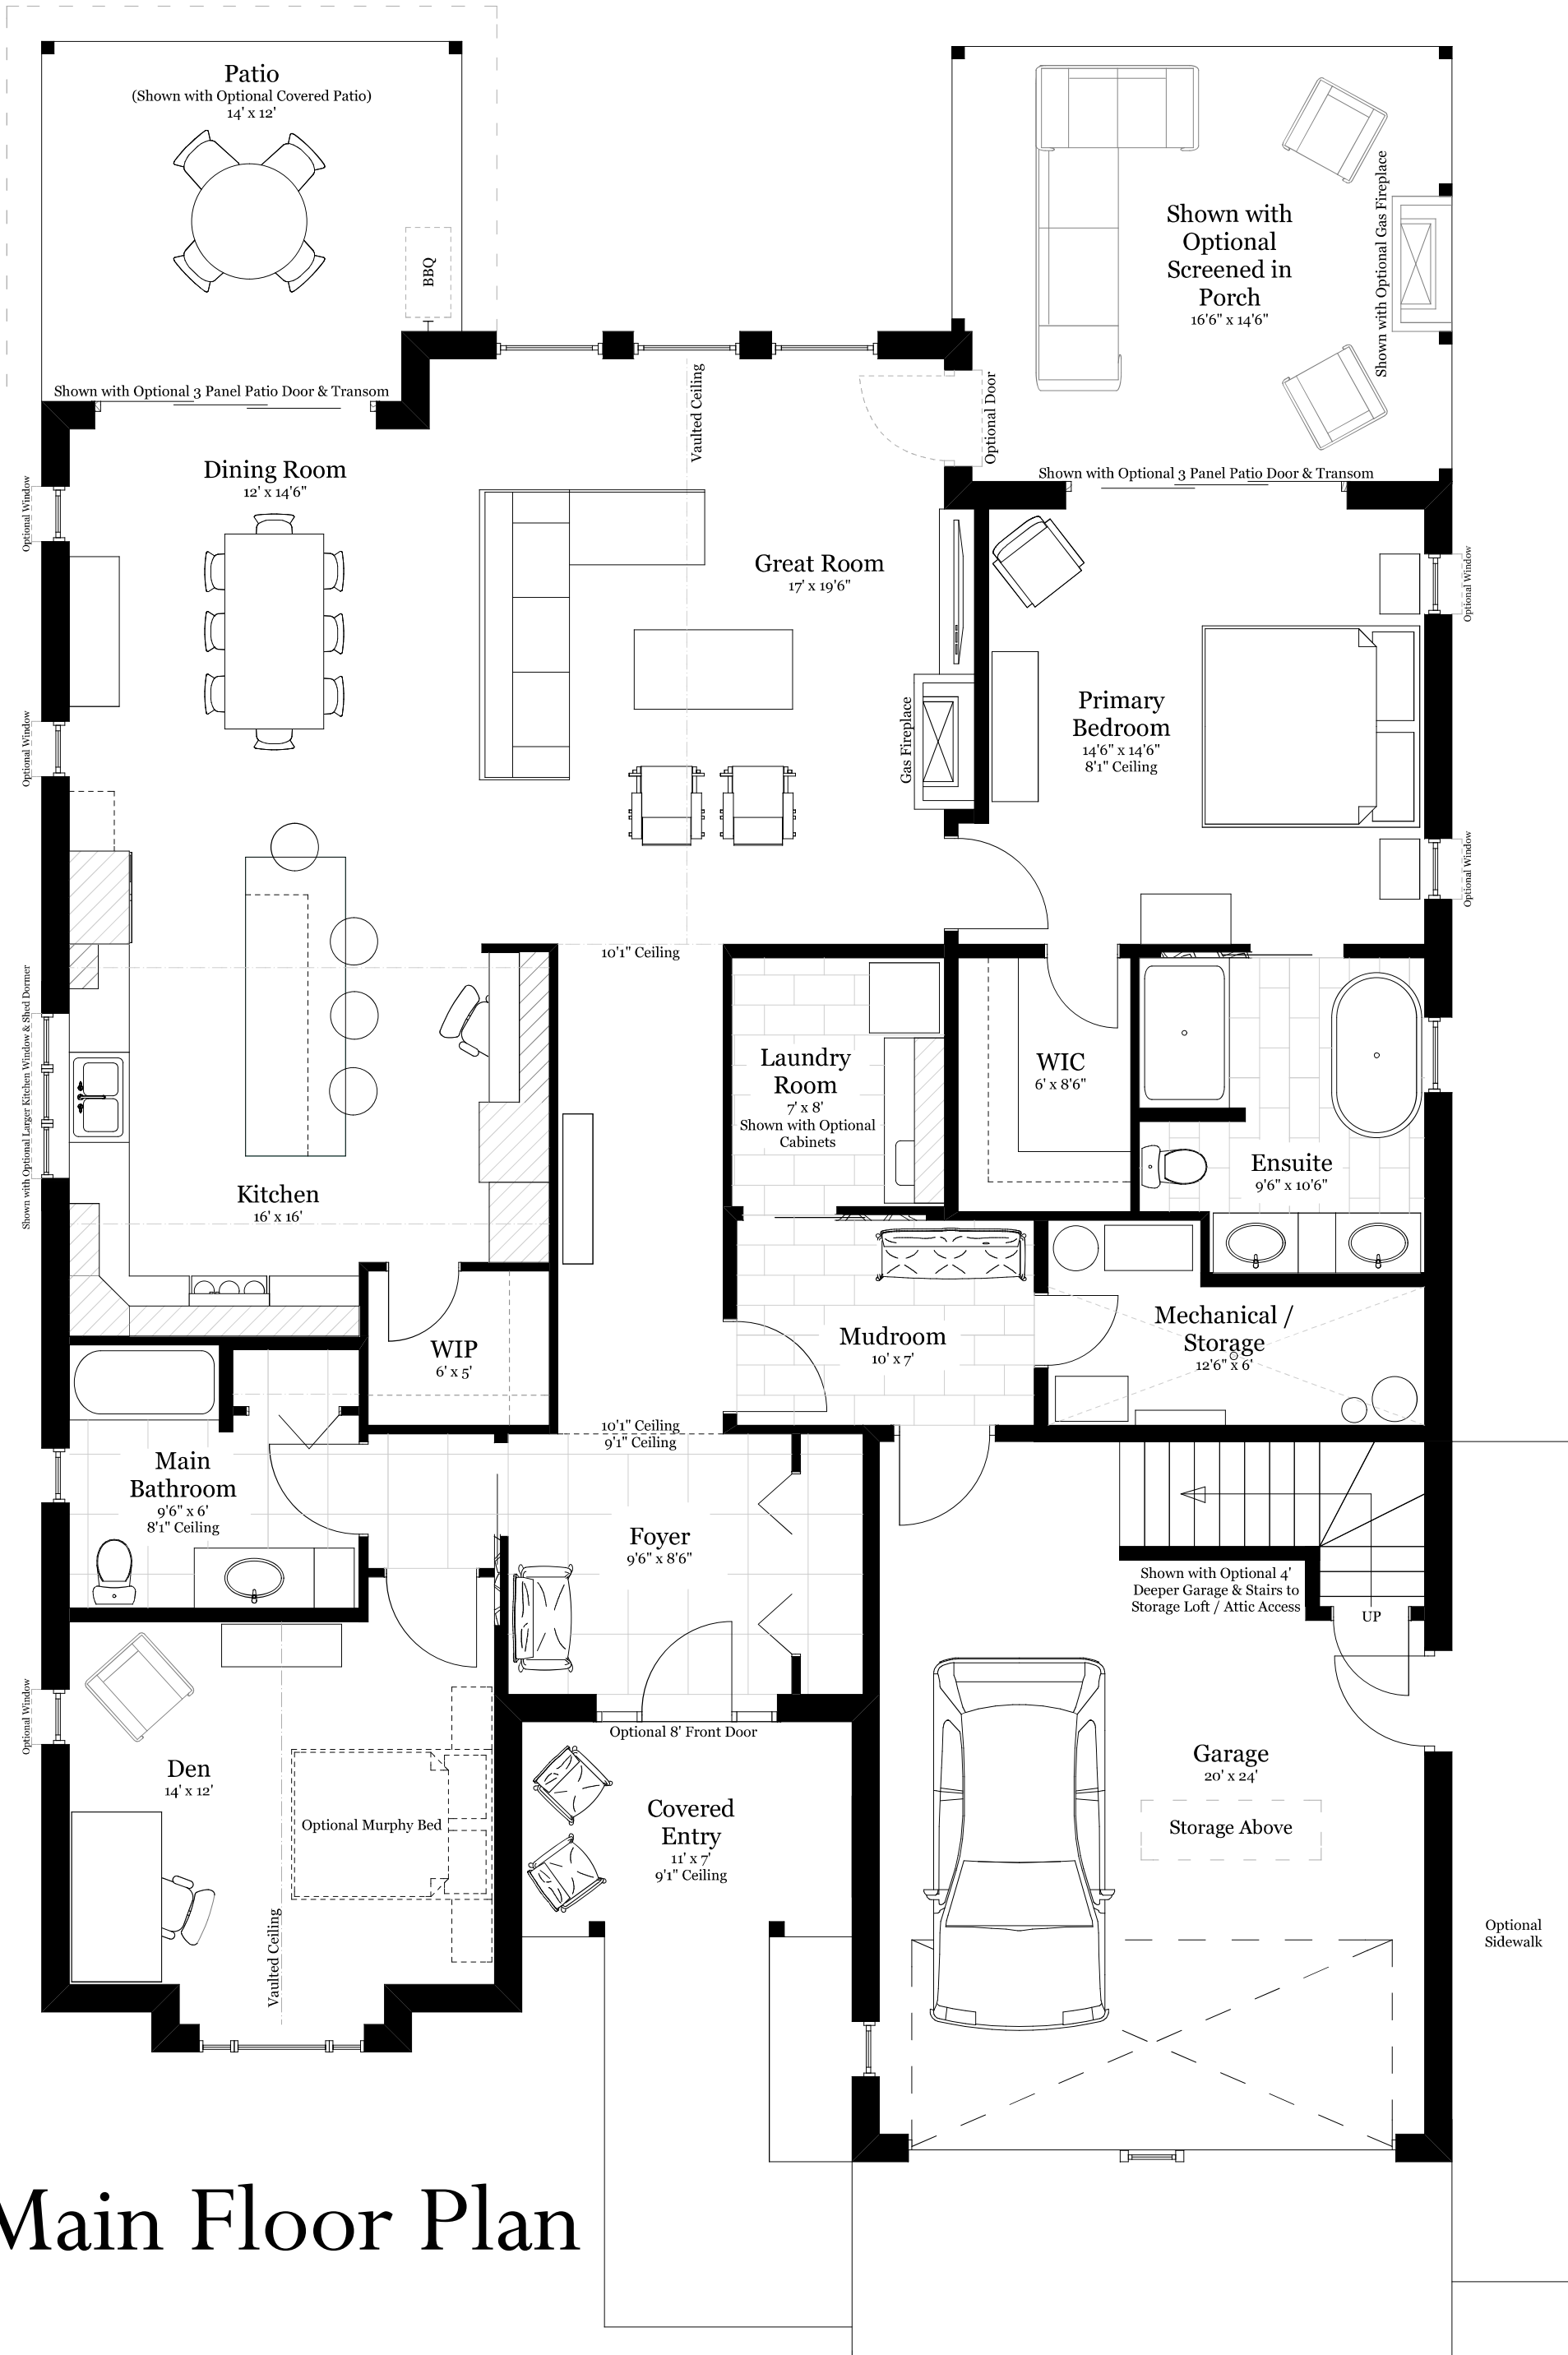

Shown with optional 3 Panel Patio Door in Master Bedroom to optional Screened in Porch with Gas Fireplace, optional Covered Patio from Dining Room with optional 3 panel patio doors & optional 8' Front Door

The Serviceberry

No Basement
2060 sqft

Main Floor Plan

The **Serviceberry**

No Basement
2060 sqft